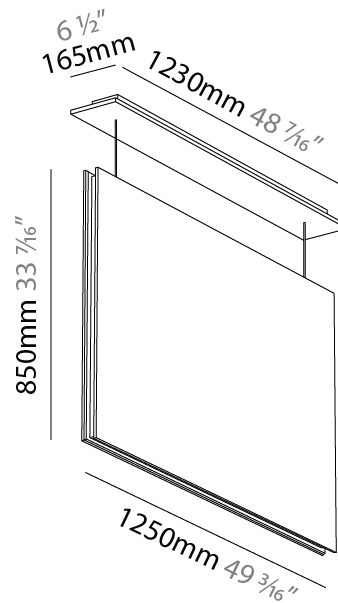

base number	LED	Color	Finish	Cable
	Dimming	Temperature	Options	Length

1. To build a product code in our configurator select the specify button on the base model # product page
2. To build a manual product code on this datasheet choose from the options listed below in blue font and add the suffix to the base model #

GENERAL

Series: Lullaby
Brand: Prolicht
Division: Architectural
Mounting Type: Suspension
Mounting Location: Ceiling
Subcategory: Acoustic

PHYSICAL

Shape: Rectangle
Length (mm): 1250
Length (in): 49 3/16
Width (mm): 50
Width (in): 1 15/16
Height (mm): 850
Height (in): 33 7/16
Light Distribution: Direct
Fixture Finish: ANC / ASH / BNA / BTC / BZE / CEL / EGG / EVG / FOG / FOS / FST / FUA / IRI / IRO / KHA / LIC / LIM / MER / MSN / MUS / ONX / PEA / PLU / POL / PPY / RAY / ROY / RST / STE / SWD / TAN / TAU
Fixture Material: Aluminum
Cable Details: 2,000mm / 6,000mm Transparent Cable

ELECTRICAL

Lamp Type: LED
Input Wattage (W): 26
Total Output Wattage (W): 23.7
Dimming: Non-Dimmable / 0-10V Dimming
Driver Included: Yes
Driver Location: Integrated
Driver Type: Constant Current - Universal
Driver Class: Class 2
Input Voltage (V): 120 - 277

LED

Color Temperature (°K): 2700 / 3000 / 3500 / 4000
Max. Delivered Lumen (lm): 3432 / 3482 / 3515 / 3582
Nominal Lumen (lm): 4100 / 4160 / 4200 / 4280
CRI: >90 CRI
Lamp Life (hrs): 80000

OPTICAL

Beam Angle: 80

RATINGS AND CERTIFICATIONS

Certified By: Certified for North American Standards
IP rating: IP20